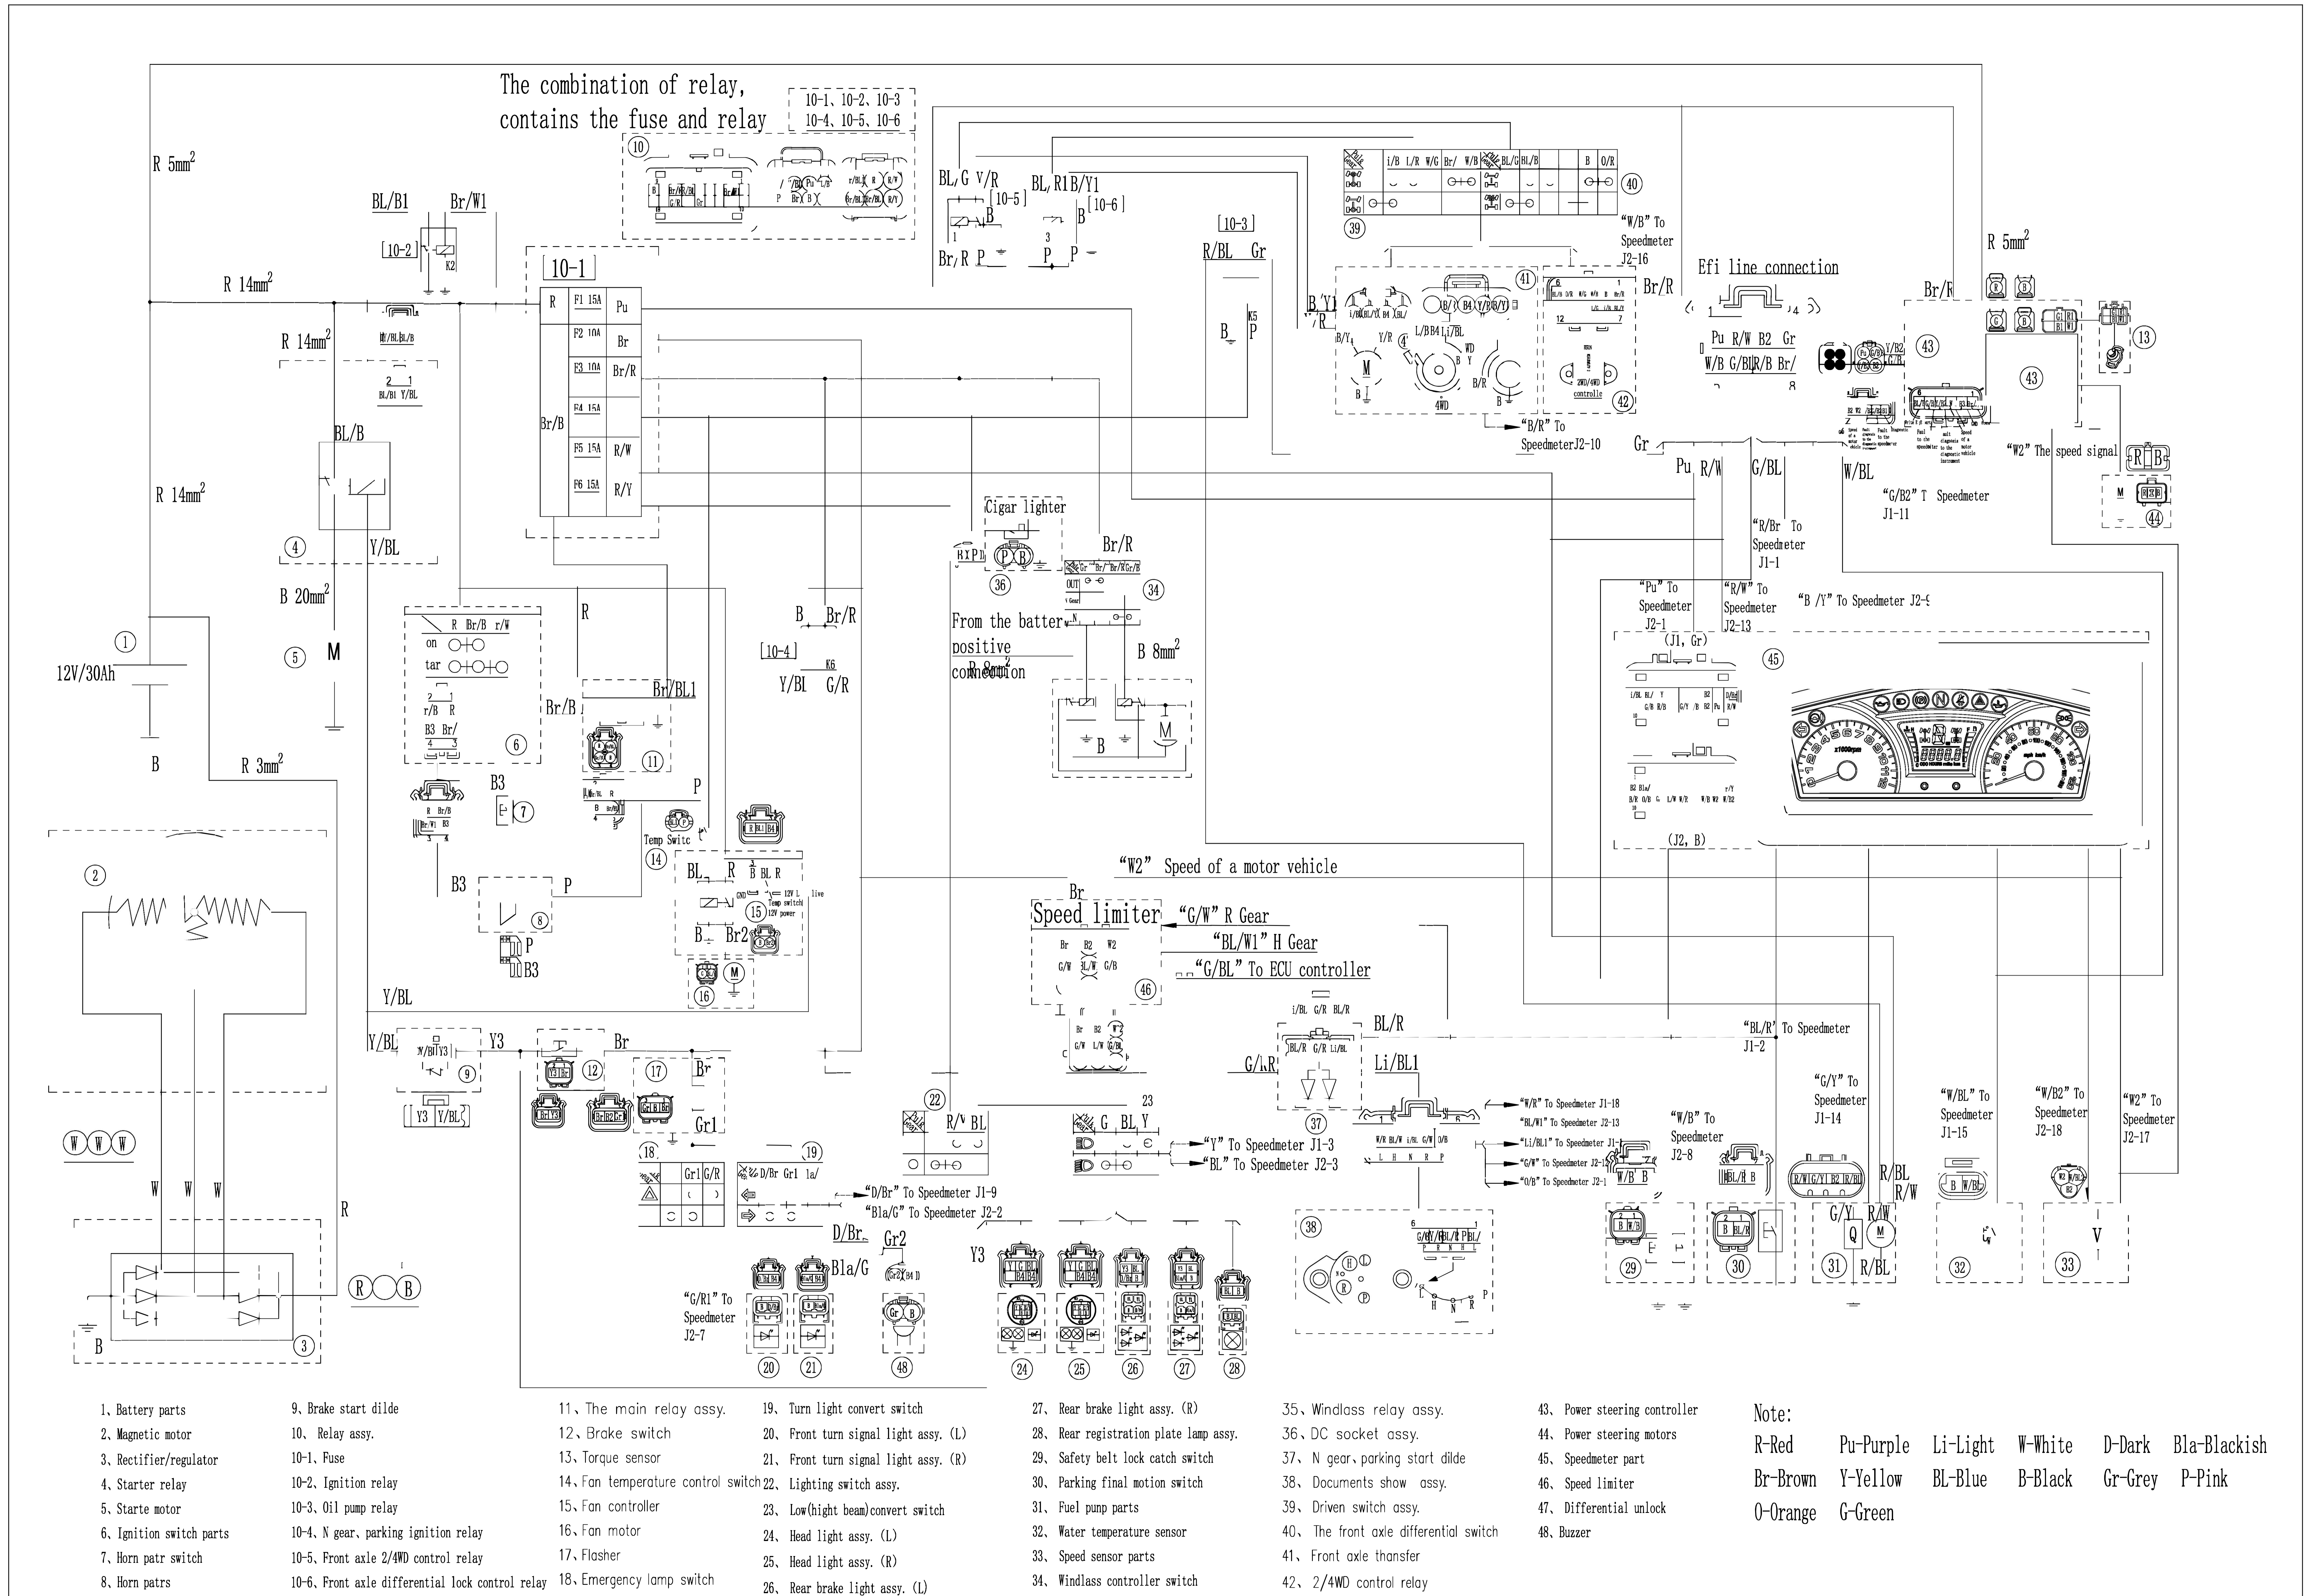

# Sector 550 & 750 Wire Diagram

# Sector 550 & 750 ECU Wire Diagram

# Sector 550 & 750 Ignition Wire Diagram

# Sector 550 & 750 Lighting Wire Diagram

- 1、 Battery parts
- 11、 The main relay assy.
- 24、 Head light assy. (L)
- 25、 Head light assy. (R)