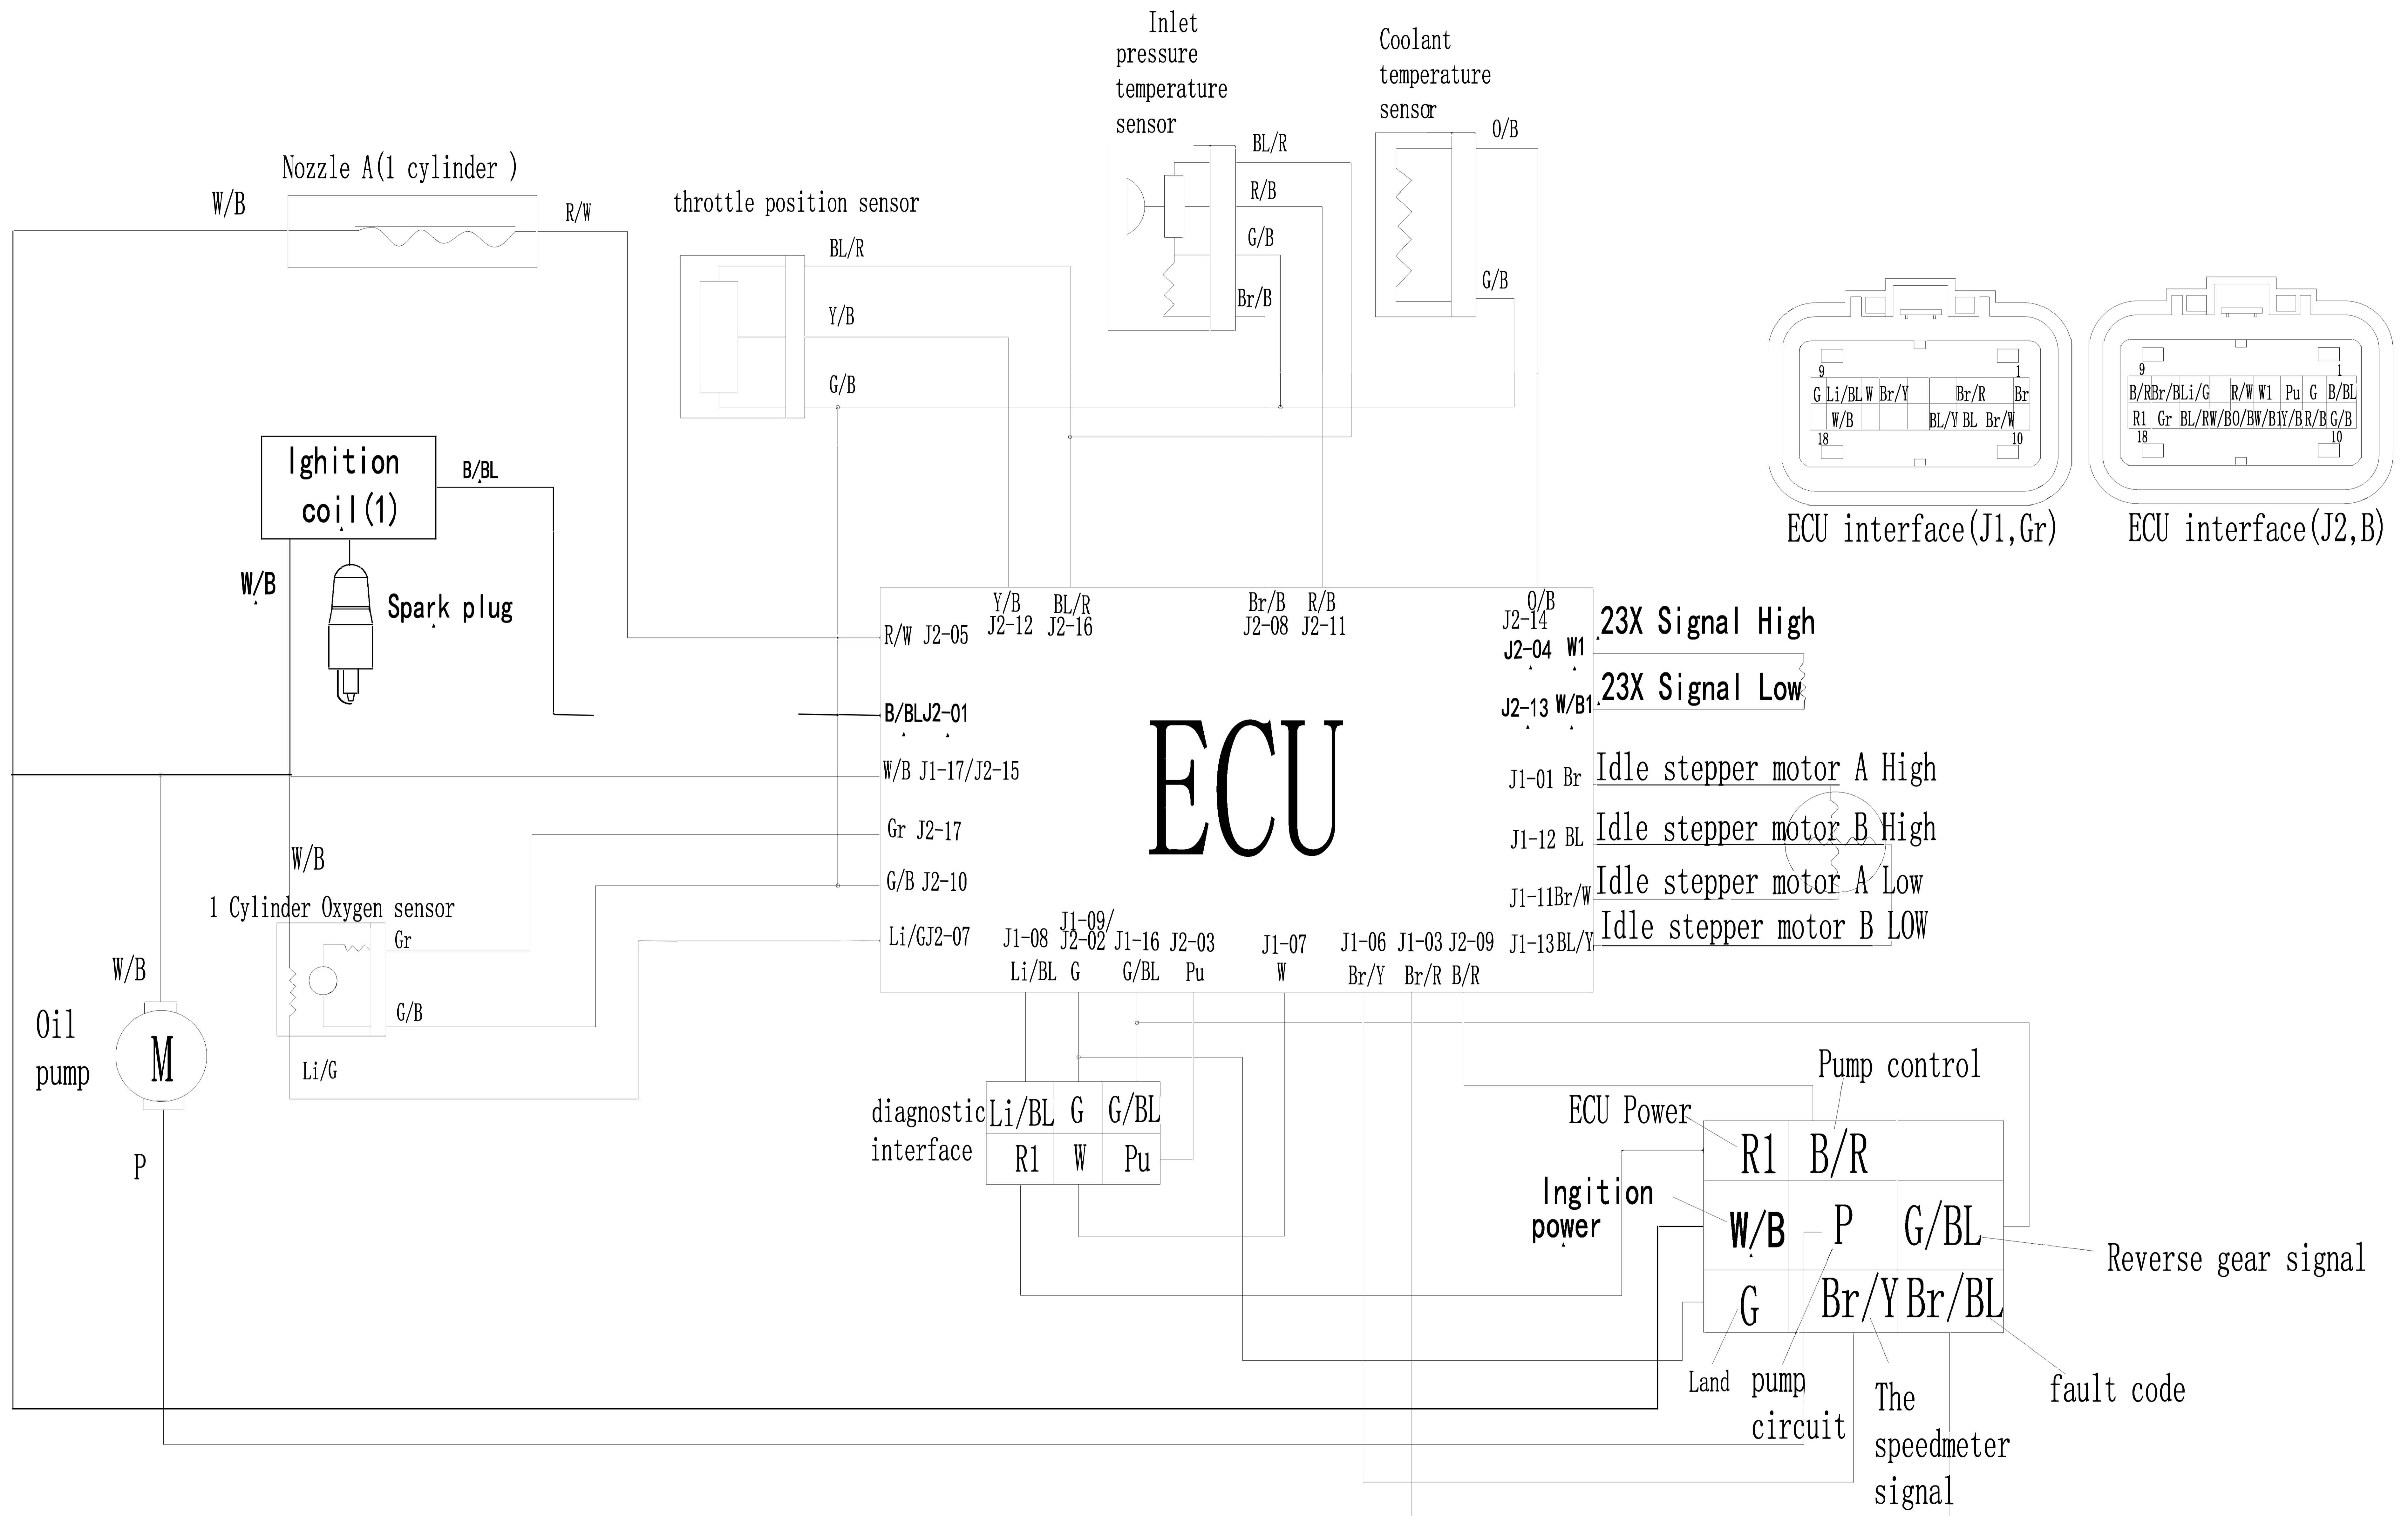

# Sector 550 & 750 Wire Diagram

# Sector 550 & 750 ECU Wire Diagram

# Sector 550 & 750 Ignition Wire Diagram

# Sector 550 & 750 Lighting Wire Diagram

- 1、 Battery parts
- 11、 The main relay assy.
- 24、 Head light assy. (L)
- 25、 Head light assy. (R)