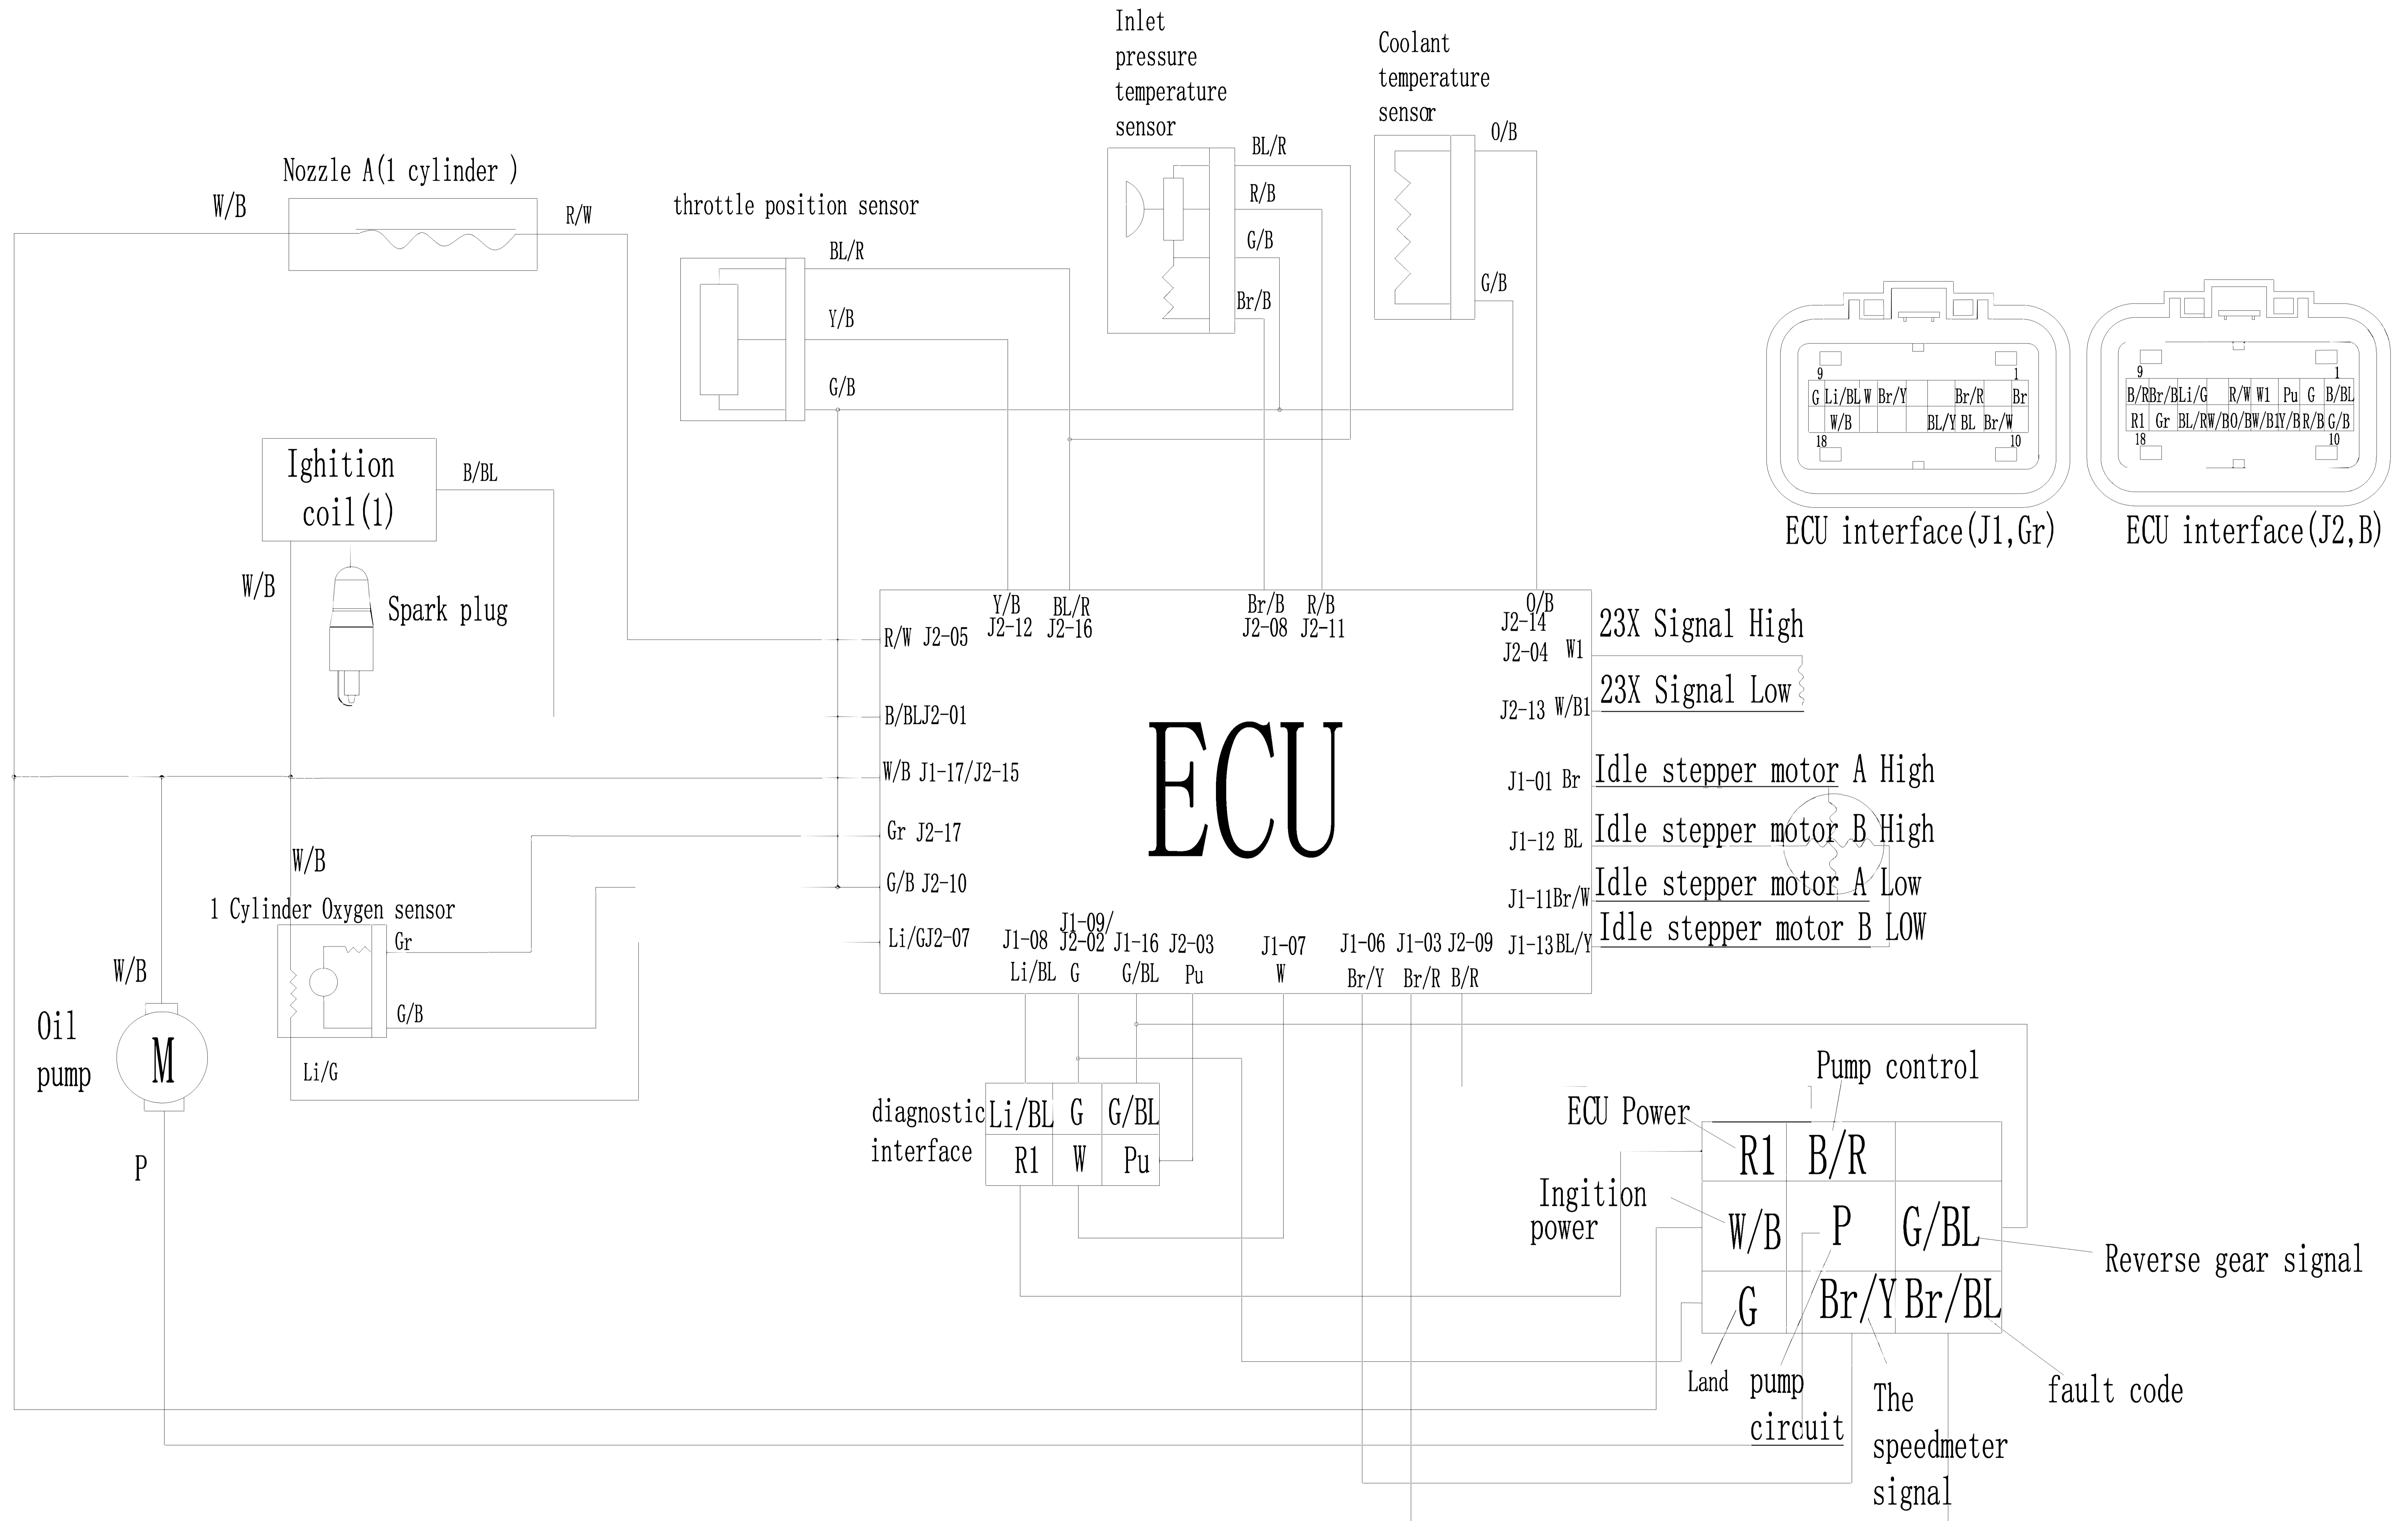

# Sector 550 & 750 Wire Diagram

# Sector 550 & 750 ECU Wire Diagram

# Sector 550 & 750 Ignition Wire Diagram

# Sector 550 & 750 Lighting Wire Diagram

- 1、 Battery parts
- 11、 The main relay assy.
- 24、 Head light assy. (L)
- 25、 Head light assy. (R)