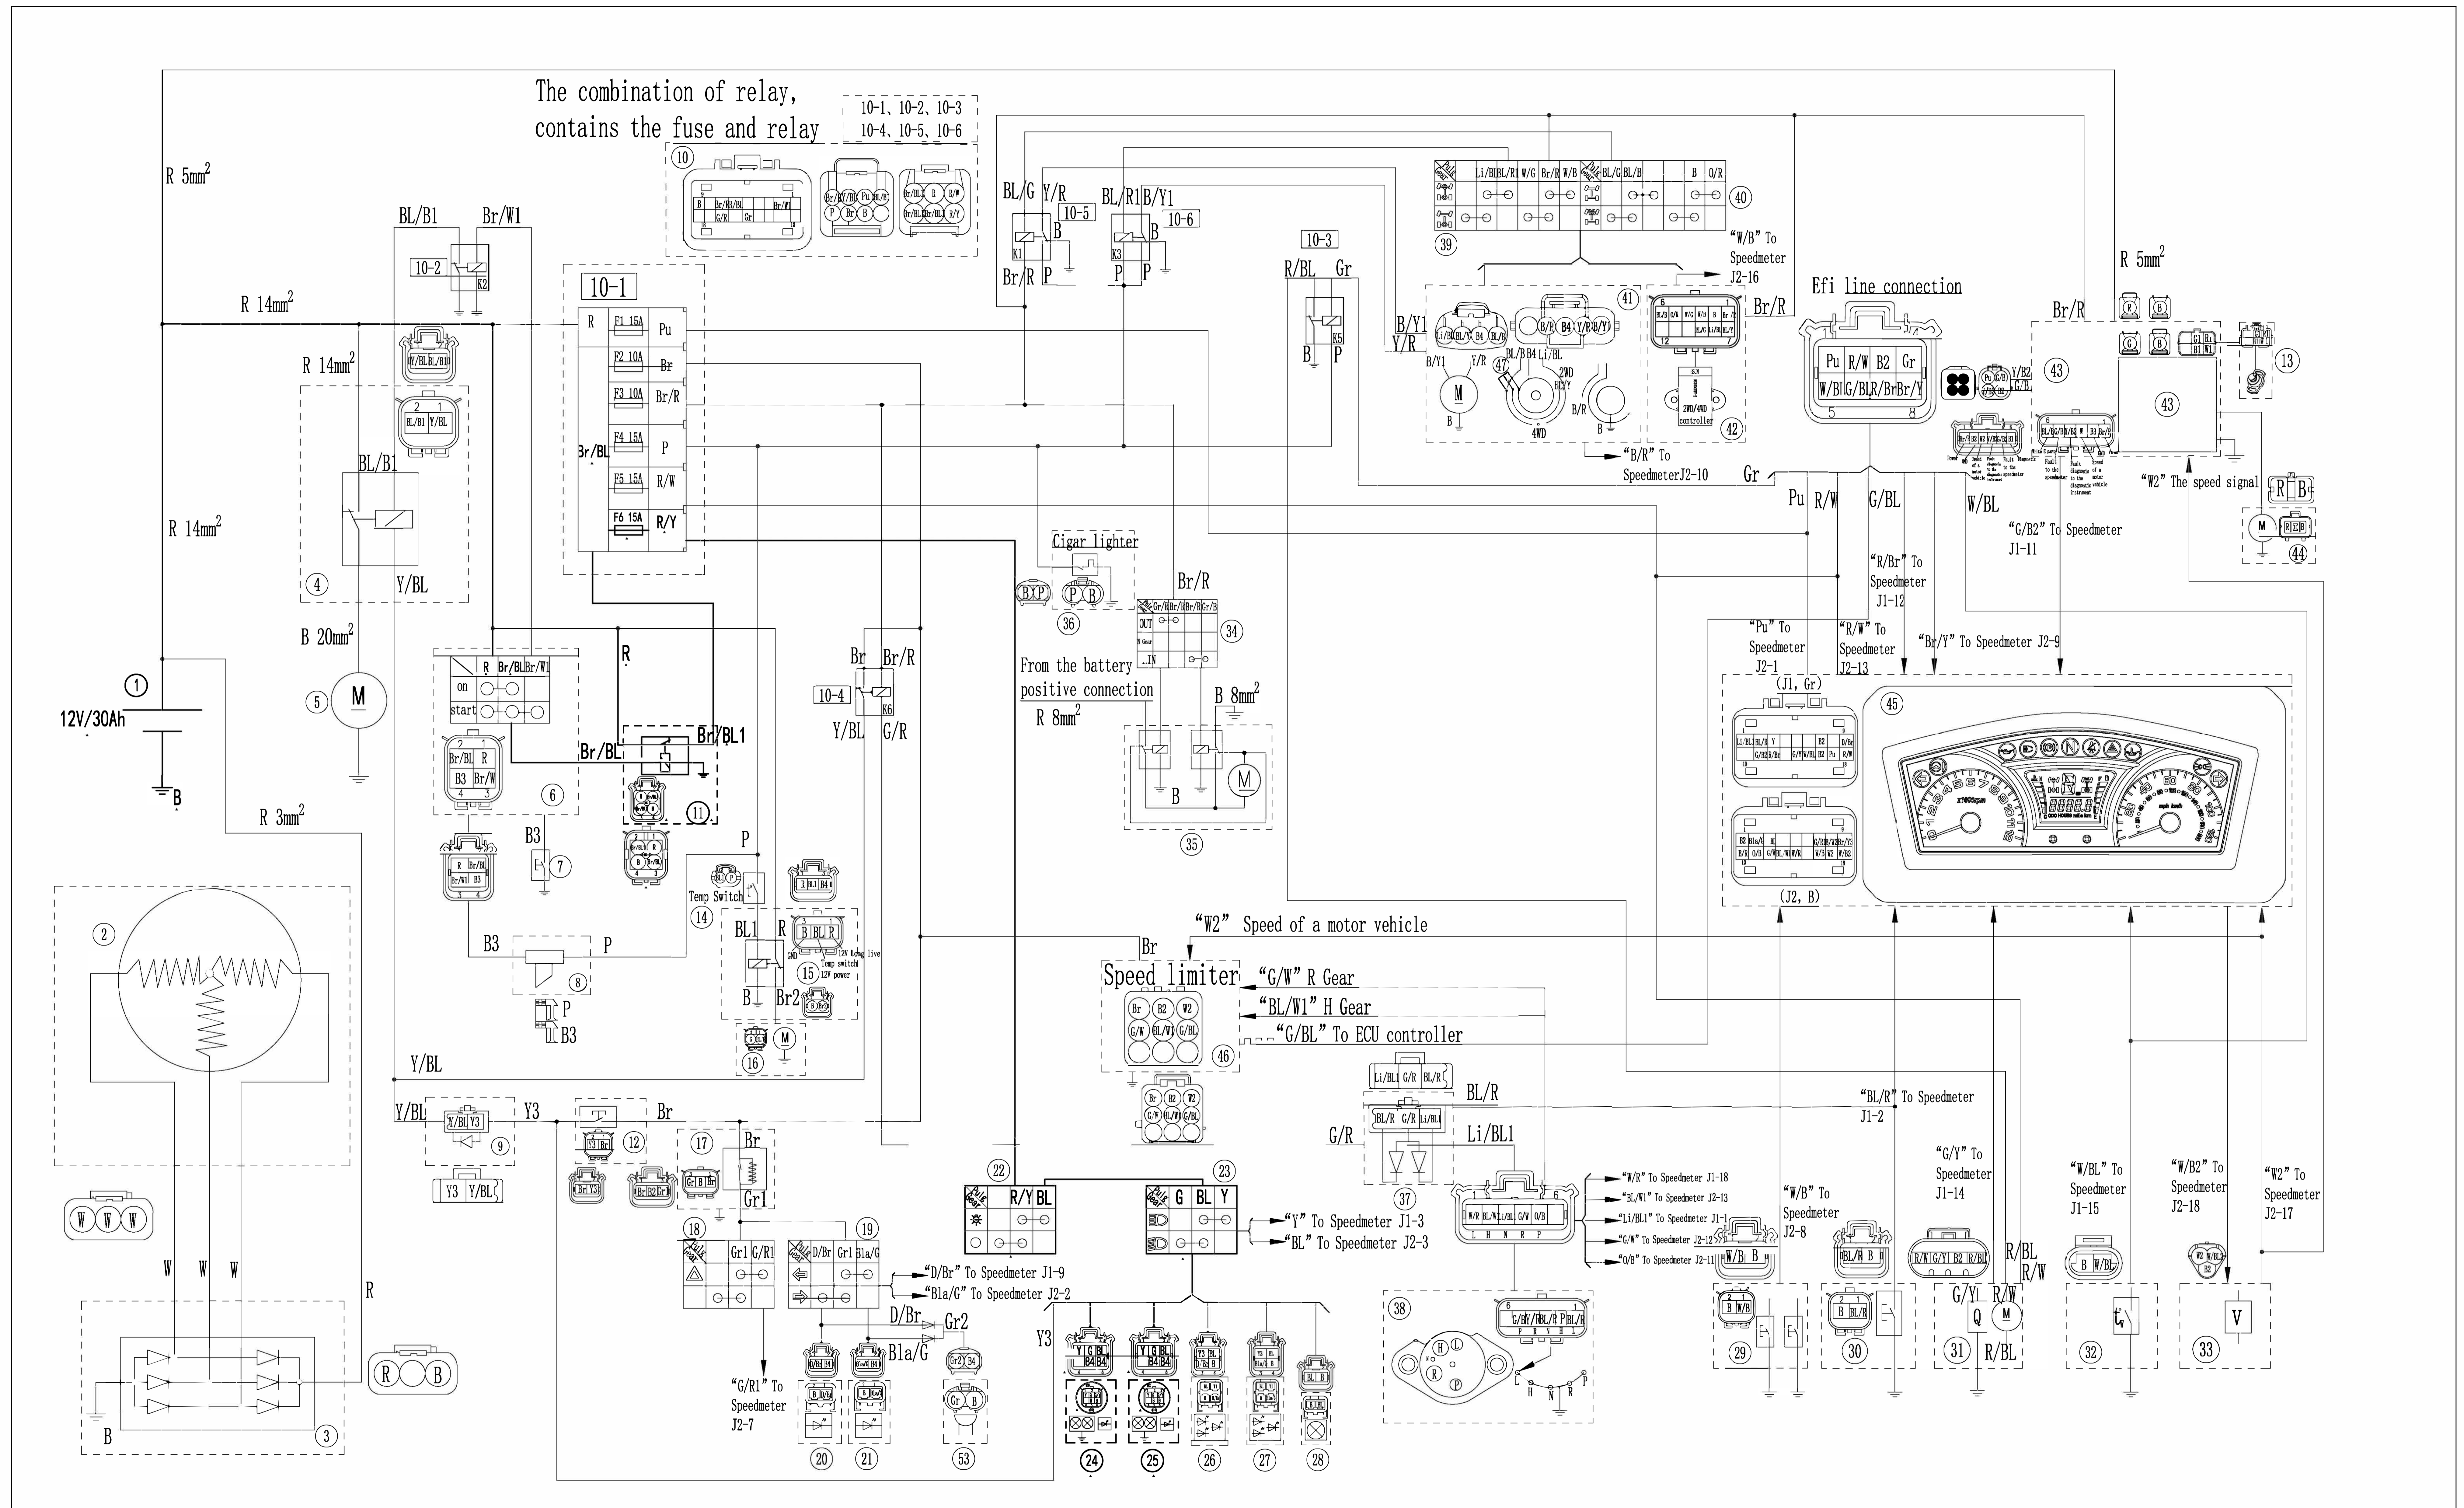

# Sector 550 & 750 Wire Diagram

# Sector 550 & 750 ECU Wire Diagram

# Sector 550 & 750 Ignition Wire Diagram

# Sector 550 & 750 Lighting Wire Diagram

- 1、 Battery parts
- 11、 The main relay assy.
- 24、 Head light assy. (L)
- 25、 Head light assy. (R)