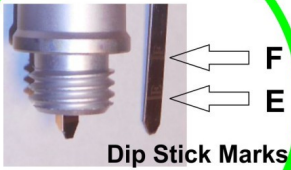

craig@motoreveledoctor.com

50mm Higher Oil Level

This shows early Black Plastic Dip Stick. Then added Aluminum Tube with Slightly longer metal dip stick. This is Good Upgrade

Now longer Dip Stick lowers oil level back to early year level. This is burning the Wet Shoe Clutch system.