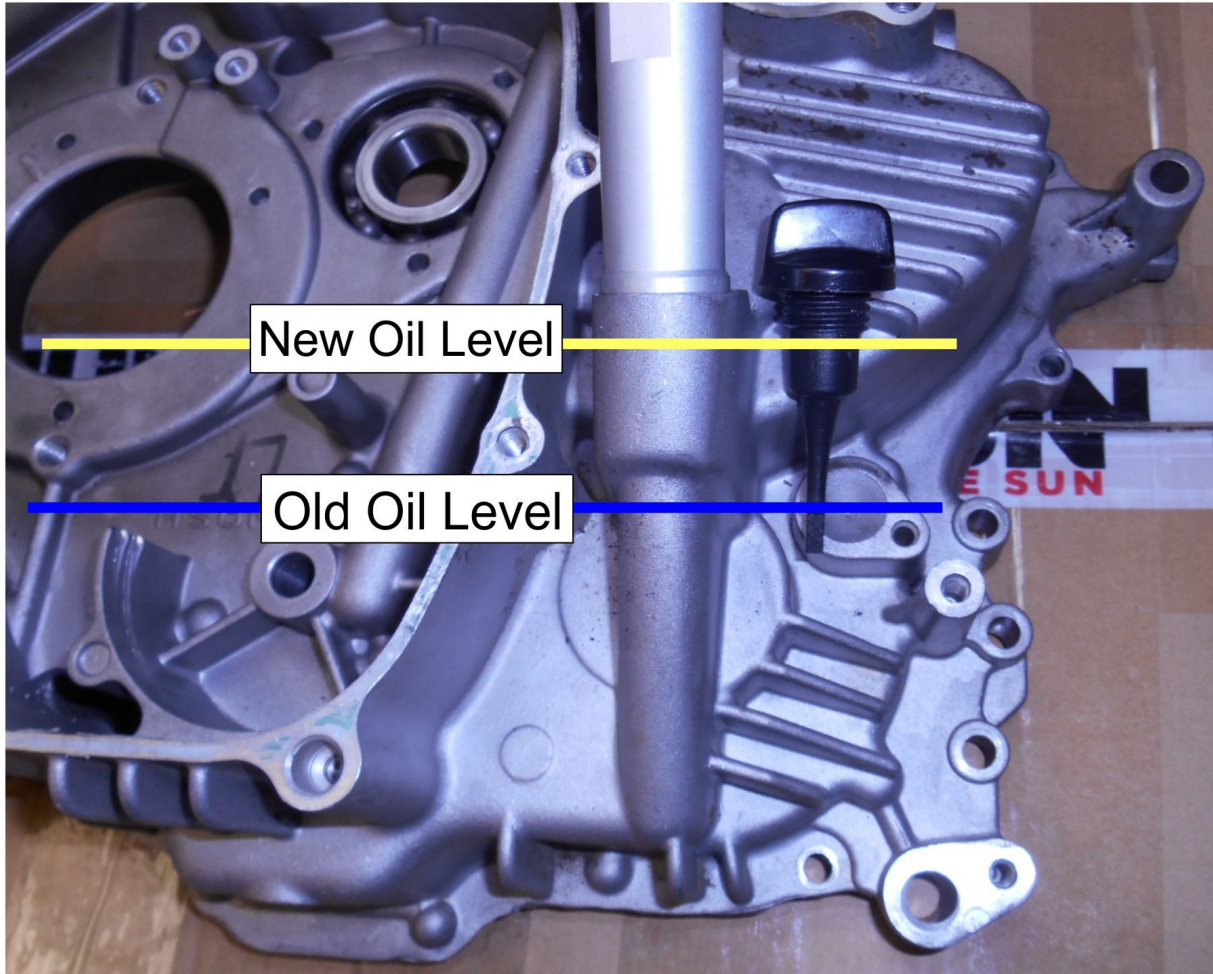

craig@motoreveledoctor.com

50mm Higher Oil Level

This shows early Black Plastic Dip Stick. Then added Aluminum Tube with Slightly longer metal dip stick. This is Good Upgrade

Now longer Dip Stick lowers oil level back to early year level. This is burning the Wet Shoe Clutch system.